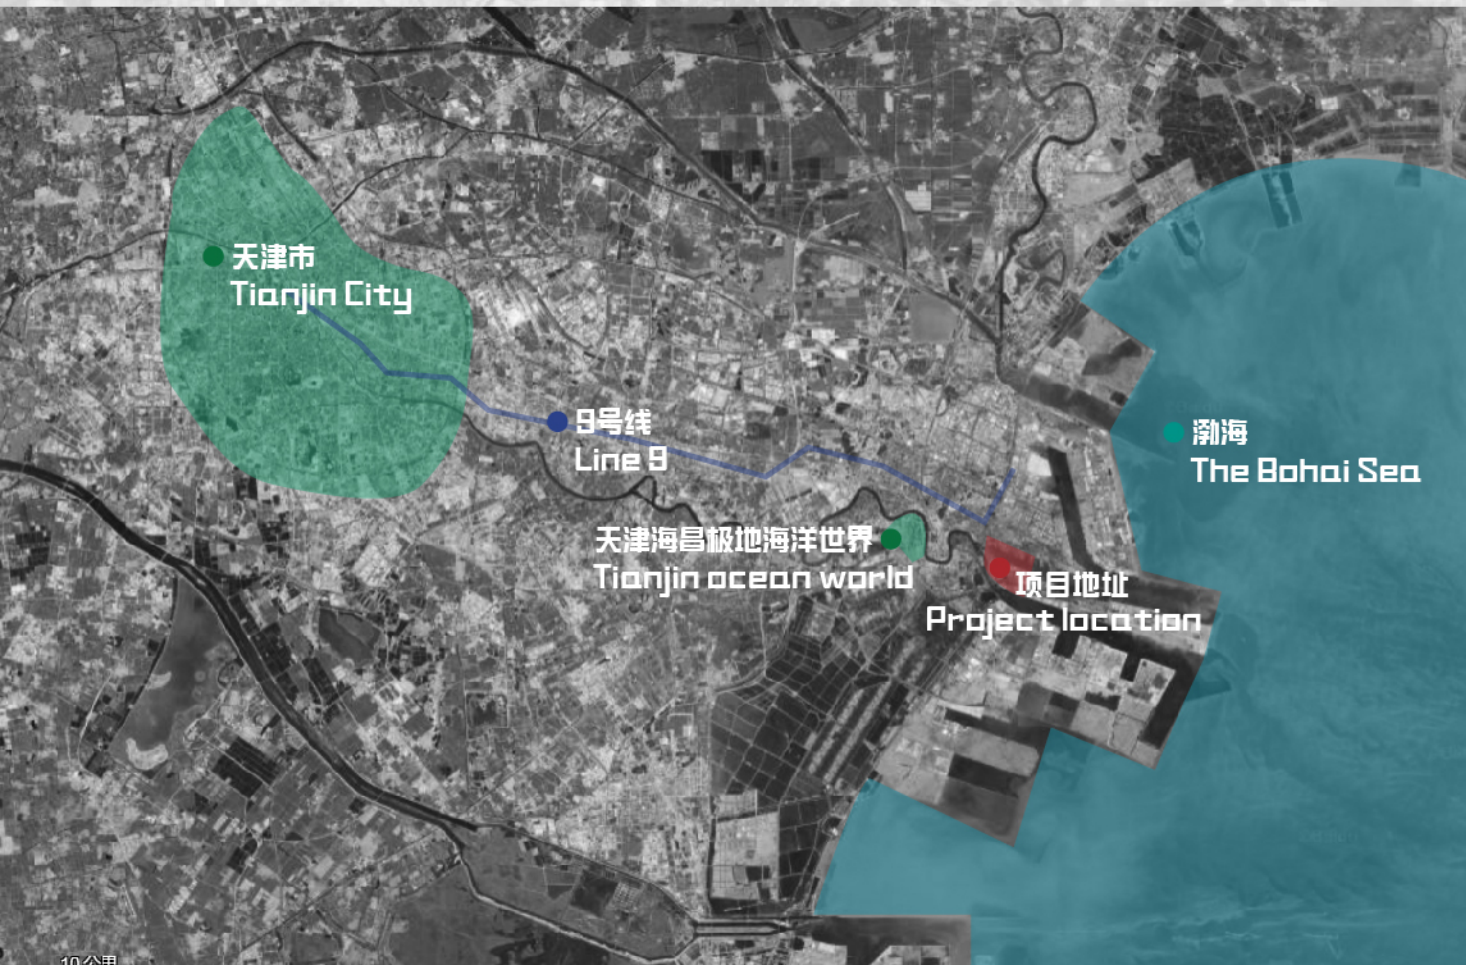

NAVIGANTOR

LOCATION

China - Tianjin Binhai New Area
The Bay Hotel (Xingang three hundred, 1/F)

700 squaremeters

JINKE PROPERTY GROUP CO., LTD.

ARCHITECTURE

The project is located in Tianjin, the building was originally the Tianjin shipyard, now use style approach,- combined with the shipyard shape, making it a modern style of the sales offices.