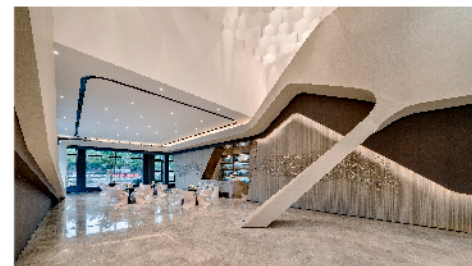

NAVIGANTOR

LOCATION

China - Tianjin Binhai New Area
The Bay Hotel (Xingang three hundred, 1/F)

700 squaremeters

JINKE PROPERTY GROUP CO., LTD.

ARCHITECTURE

The project is located in Tianjin, the building was originally the Tianjin shipyard, now use style approach,- combined with the shipyard shape, making it a modern style of the sales offices.

- Chat area
- Sand table
- VIP room

INTERIOR

The interior design, with black, white and grey as its main tone, conveys the layout features of a strong cabin machinery and industrial style