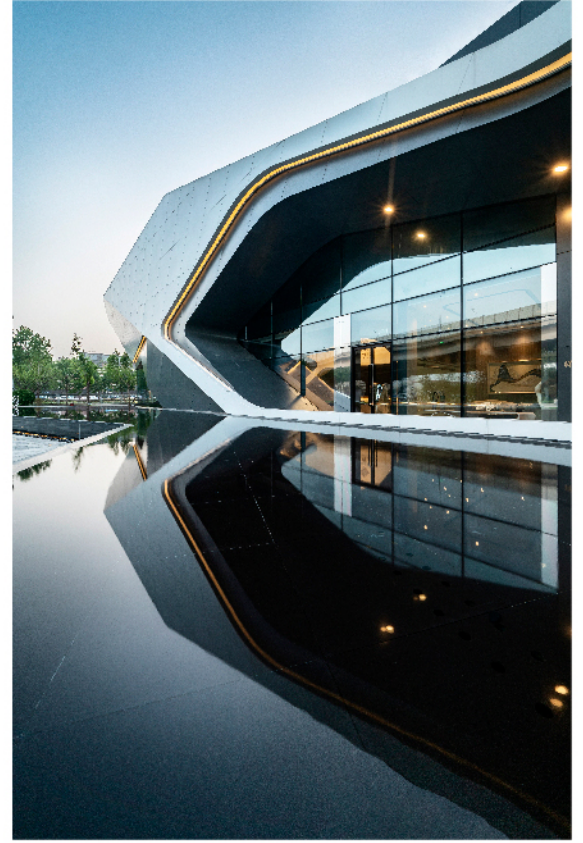

NAVIGANTOR

LOCATION

China - Tianjin Binhai New Area
The Bay Hotel (Xingang three hundred, 1/F)

700 squaremeters

JINKE PROPERTY GROUP CO., LTD.

ARCHITECTURE

The project is located in Tianjin, the building was originally the Tianjin shipyard, now use style approach,- combined with the shipyard shape, making it a modern style of the sales offices.

- Chat area
- Sand table
- VIP room

INTERIOR

The interior design, with black, white and grey as its main tone, conveys the layout features of a strong cabin machinery and industrial style