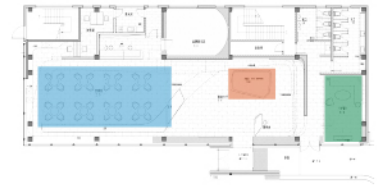

NAVIGANTOR

LOCATION

China - Tianjin Binhai New Area
The Bay Hotel (Xingang three hundred, 1/F)

700 squaremeters

JINKE PROPERTY GROUP CO., LTD.

ARCHITECTURE

The project is located in Tianjin, the building was originally the Tianjin shipyard, now use style approach,- combined with the shipyard shape, making it a modern style of the sales offices.

- Chat area
- Sand table
- VIP room

INTERIOR

The interior design, with black, white and grey as its main tone, conveys the layout features of a strong cabin machinery and industrial style