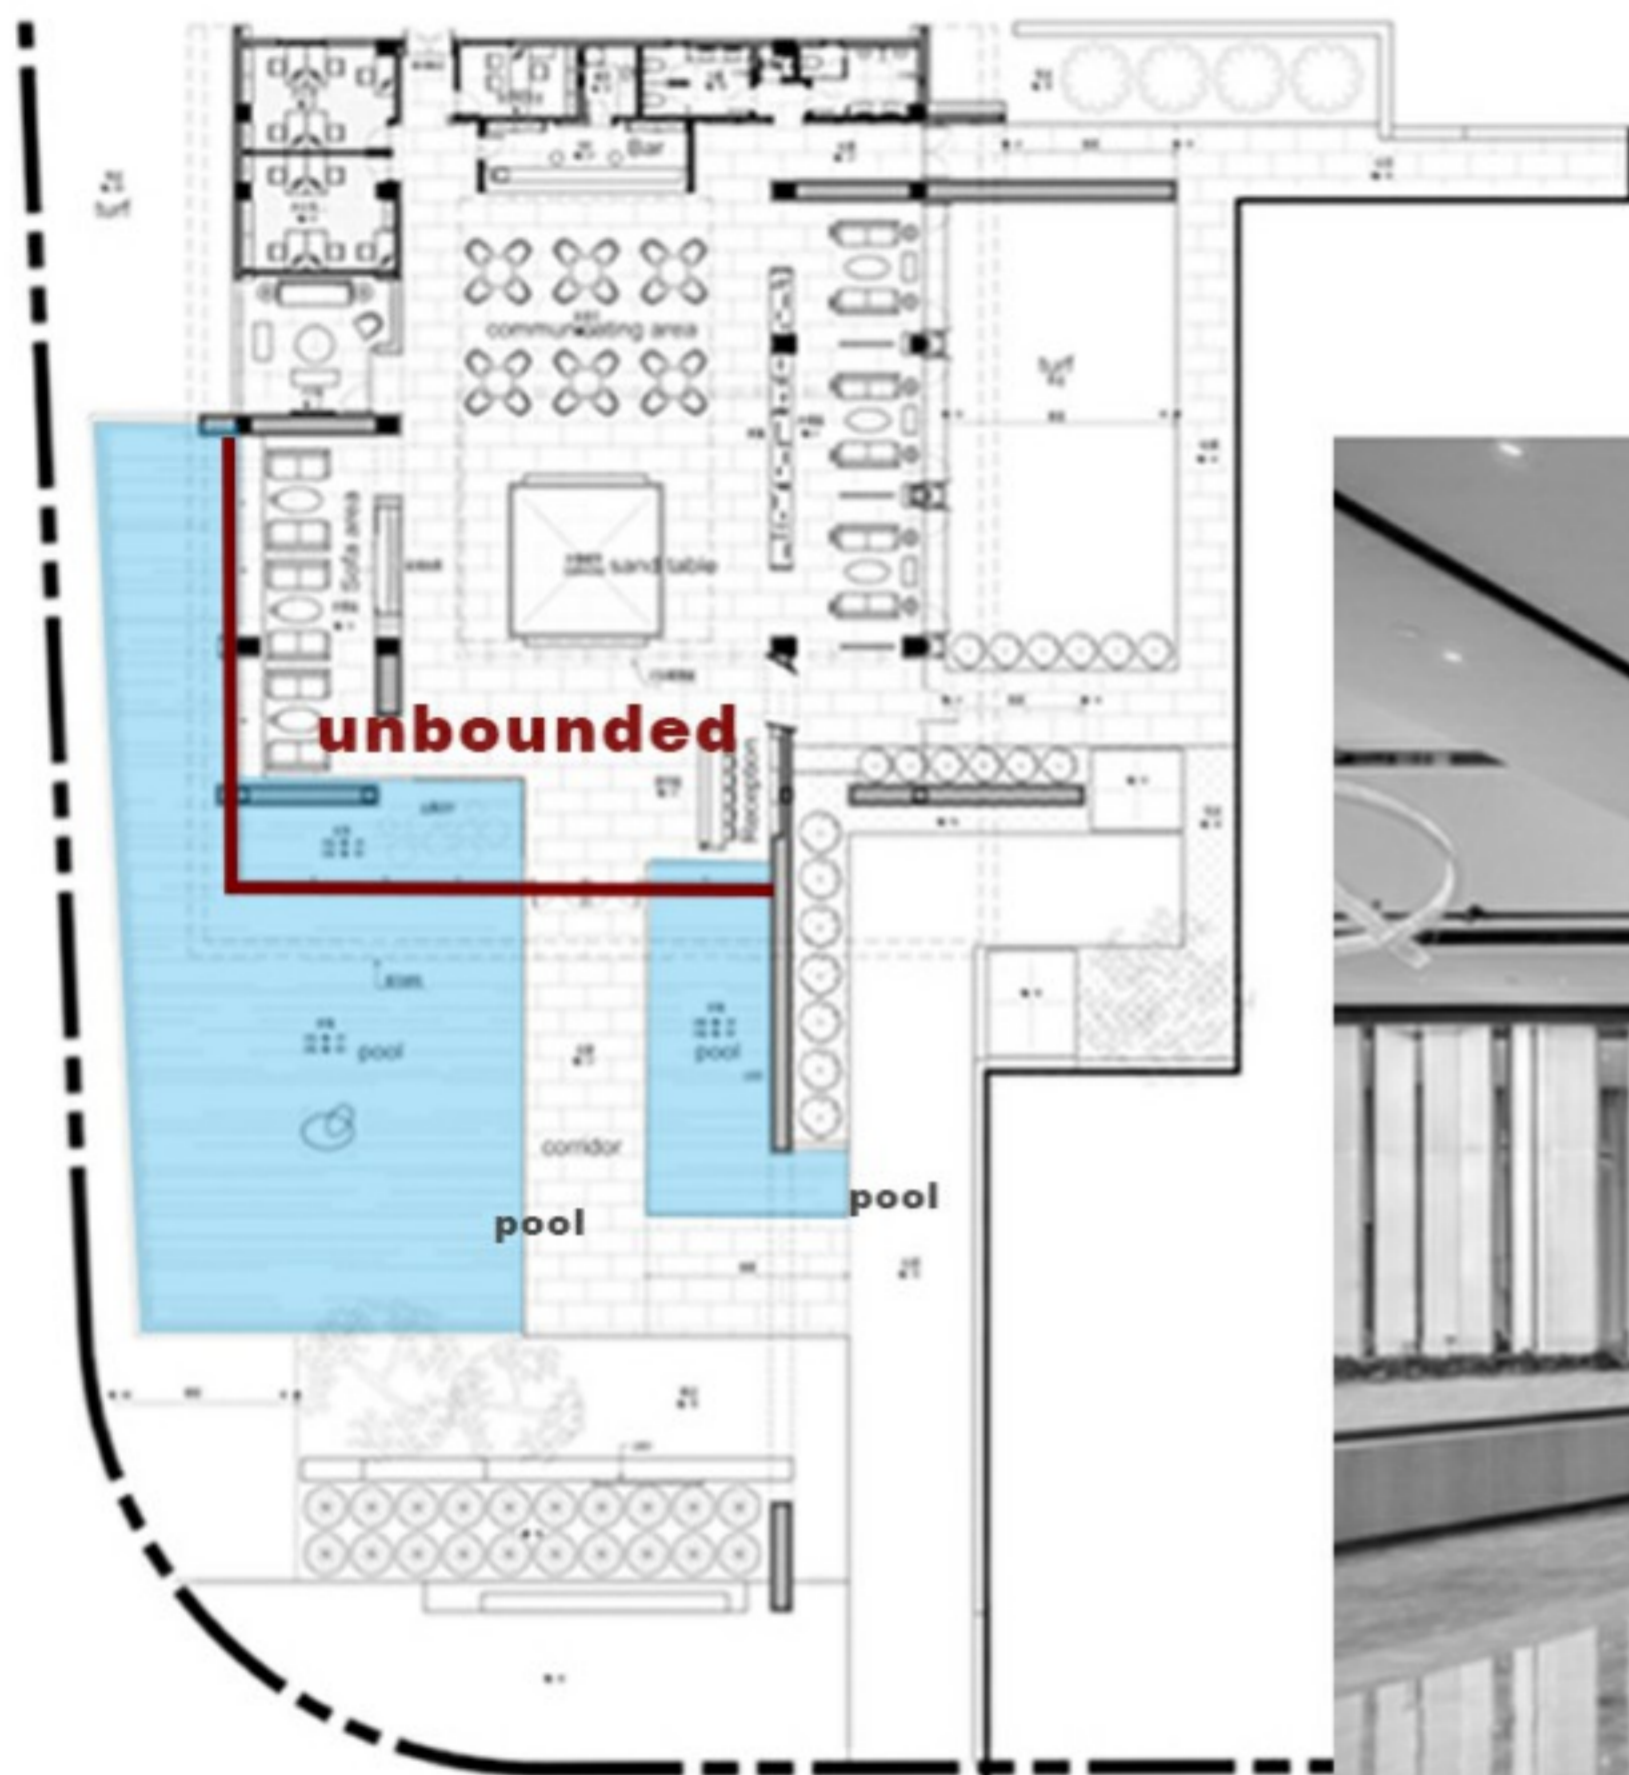

# OCEAN ONE

Ocean One, which located in Shanghai, is a renovation project. It was originally a public space in a residential community and is now being converted into a showroom to cater to customers.

The designer retains the original structure and layer height, remakes the outer skin, pays attention to the integration of indoor and landscape in the design process, tries to integrate the building and interior space into the surrounding environment.

The residential area reception center of the project

# UNLIMITED BOUNDARY

Break the indoor and outdoor boundaries Technique: using glass as the main material of the exterior facade, visually break the boundary inside and outside; bring a clear visual experience to the person.

## 02 INFINITE VISION

Take indoor as the core, accomplish every space or corridor and natural union, let indoor and landscape union, stand in indoor each position can see natural scenery. Use of large area be born glass, maximize on the vision, the outdoor pool through the glass curtain wall to indoor, indoor bridge linking connection to the outdoor landscape, completed the cross and well versed in indoor and outdoor space landscape.