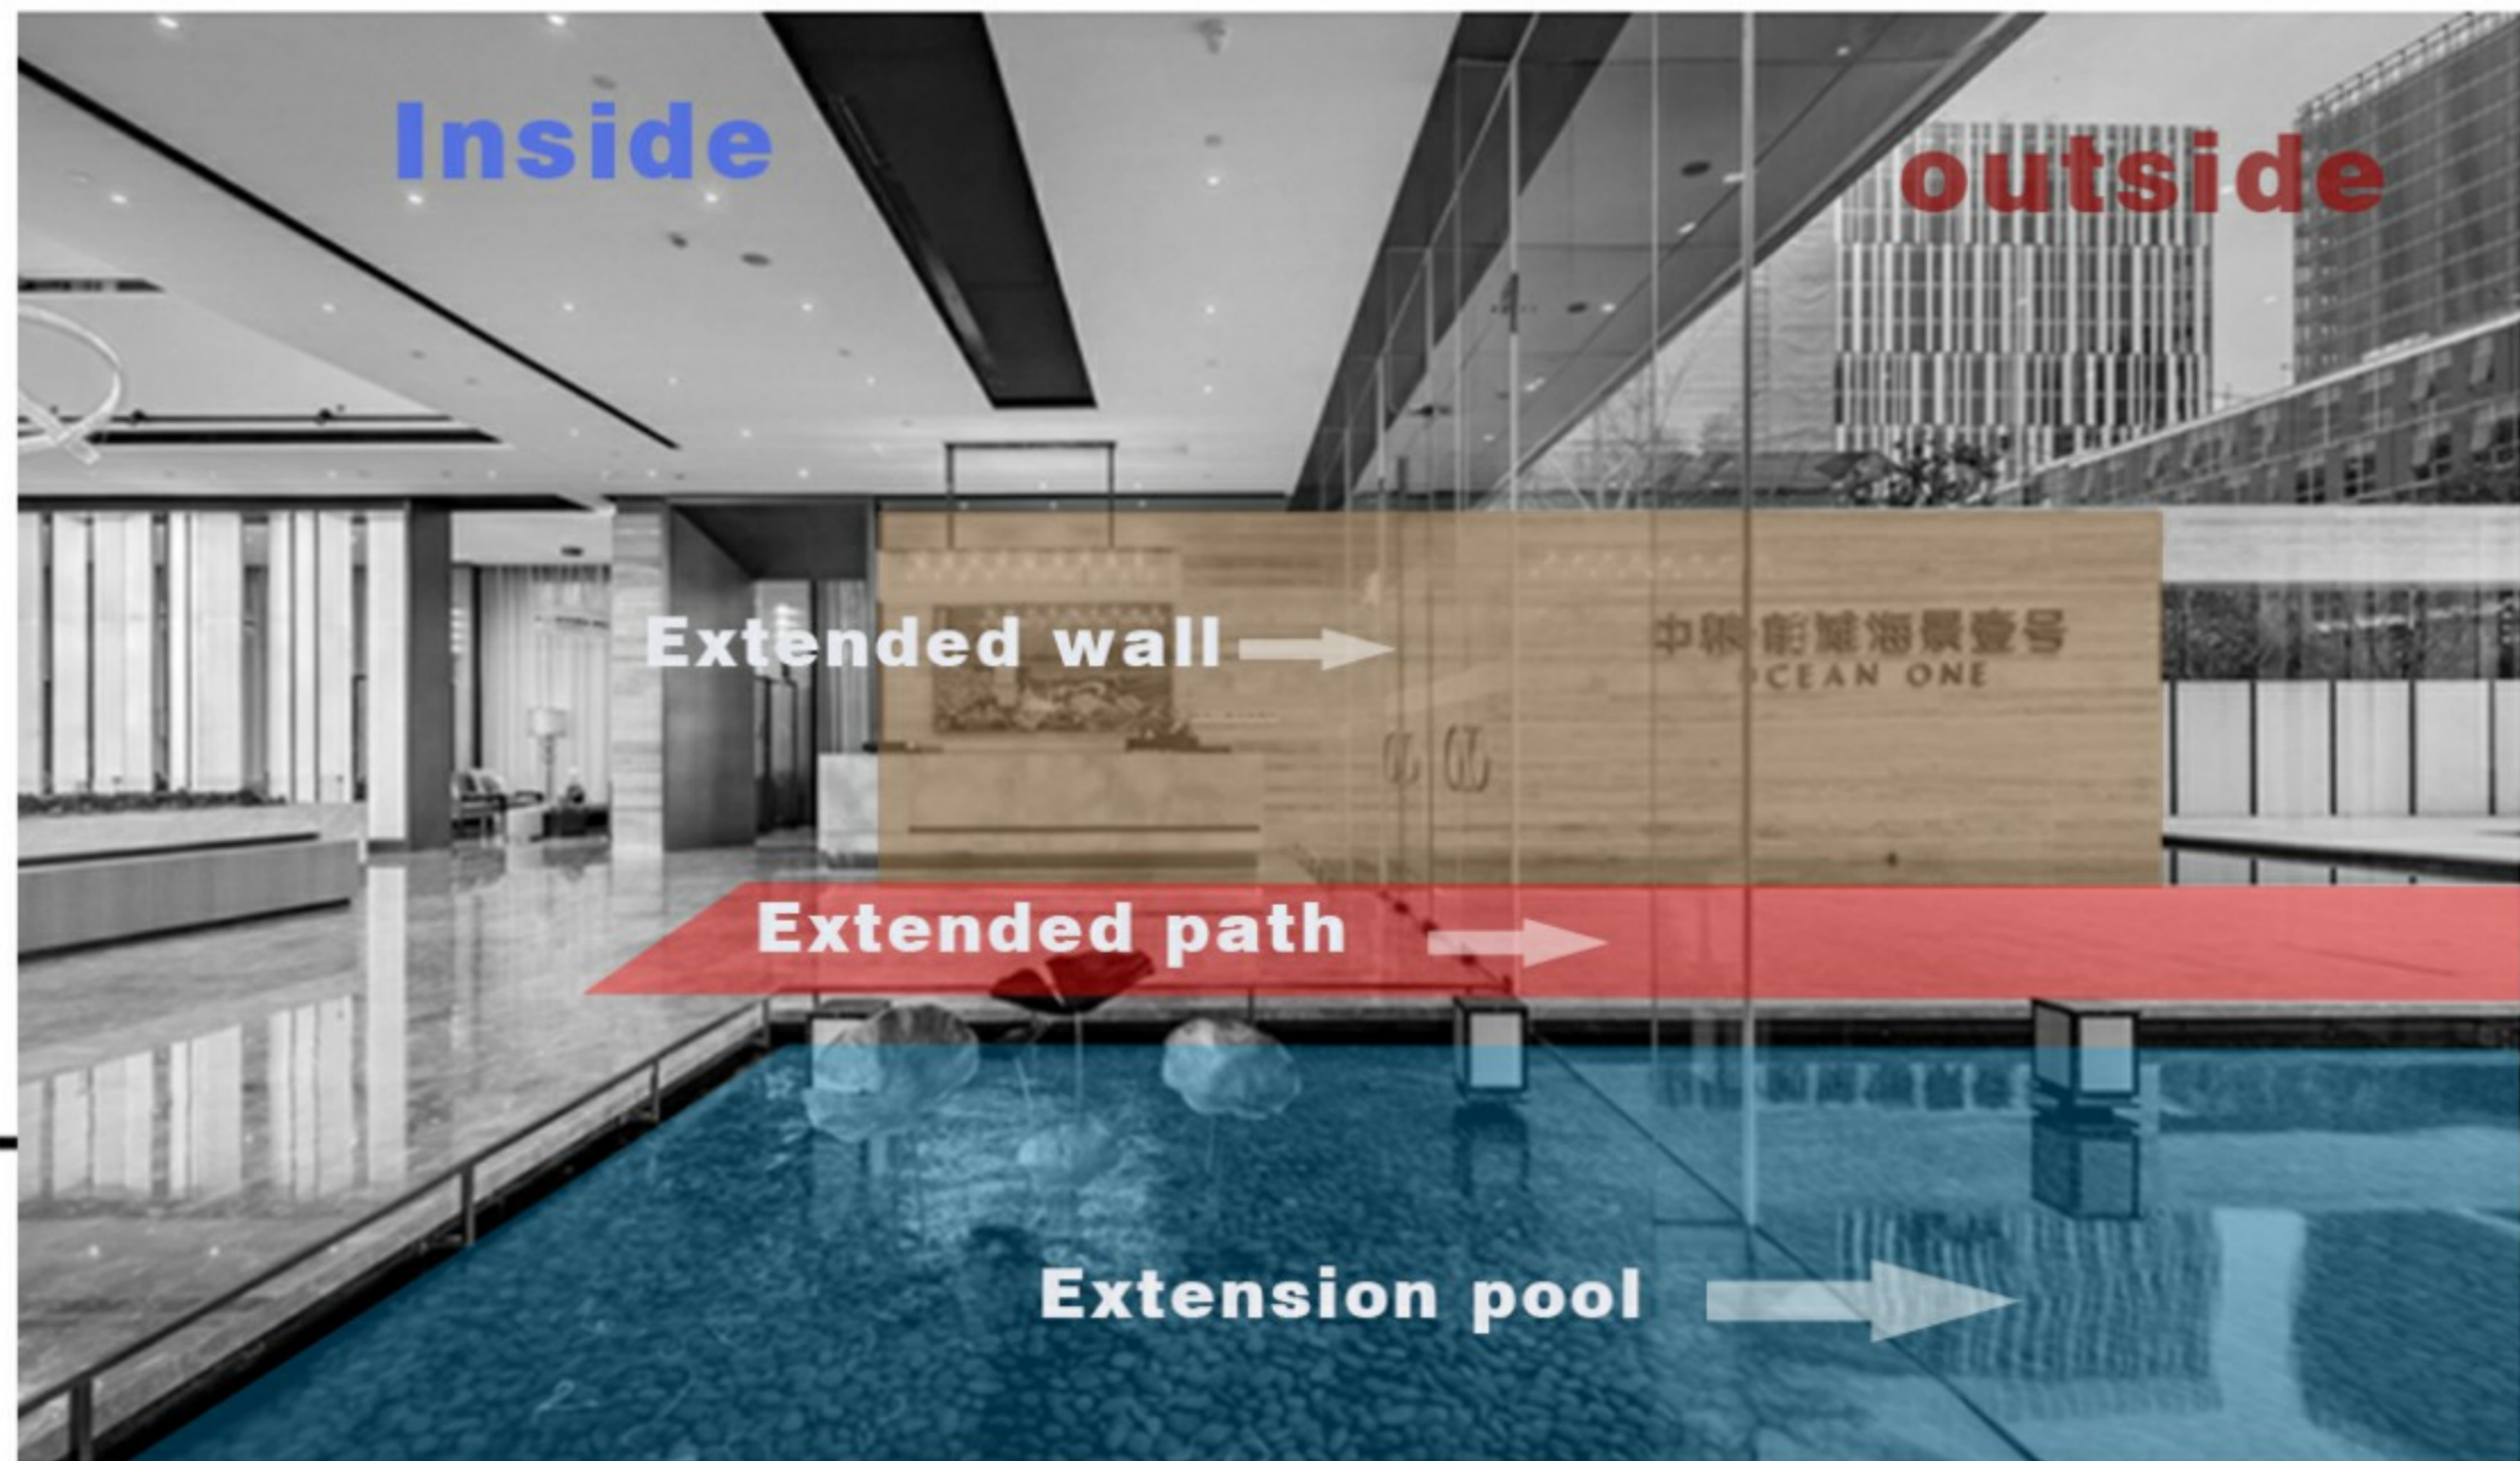

# OCEAN ONE

Ocean One, which located in Shanghai, is a renovation project. It was originally a public space in a residential community and is now being converted into a showroom to cater to customers.

The designer retains the original structure and layer height, remakes the outer skin, pays attention to the integration of indoor and landscape in the design process, tries to integrate the building and interior space into the surrounding environment.

The residential area reception center of the project

# UNLIMITED BOUNDARY

Break the indoor and outdoor boundaries Technique: using glass as the main material of the exterior facade, visually break the boundary inside and outside; bring a clear visual experience to the person.

## 02 INFINITE VISION

Take indoor as the core, accomplish every space or corridor and natural union, let indoor and landscape union, stand in indoor each position can see natural scenery. Use of large area be born glass, maximize on the vision, the outdoor pool through the glass curtain wall to indoor, indoor bridge linking connection to the outdoor landscape, completed the cross and well versed in indoor and outdoor space landscape.