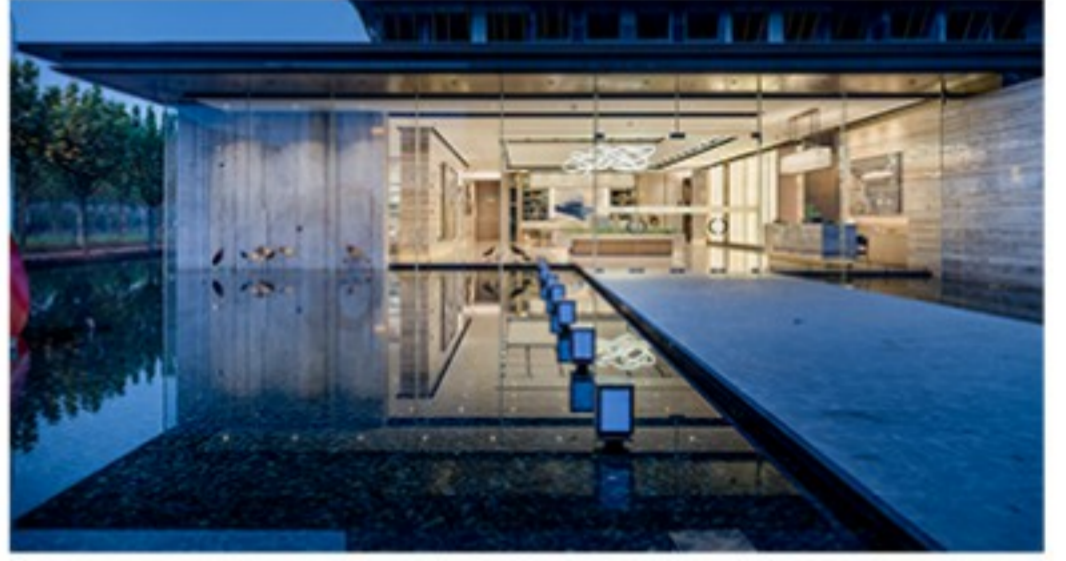

# OCEAN ONE

Ocean One, which located in Shanghai, is a renovation project. It was originally a public space in a residential community and is now being converted into a showroom to cater to customers.

The designer retains the original structure and layer height, remakes the outer skin, pays attention to the integration of indoor and landscape in the design process, tries to integrate the building and interior space into the surrounding environment.

The residential area reception center of the project

# UNLIMITED BOUNDARY

Break the indoor and outdoor boundaries Technique: using glass as the main material of the exterior facade, visually break the boundary inside and outside; bring a clear visual experience to the person.

## 02 INFINITE VISION

Take indoor as the core, accomplish every space or corridor and natural union, let indoor and landscape union, stand in indoor each position can see natural scenery. Use of large area be born glass, maximize on the vision, the outdoor pool through the glass curtain wall to indoor, indoor bridge linking connection to the outdoor landscape, completed the cross and well versed in indoor and outdoor space landscape.